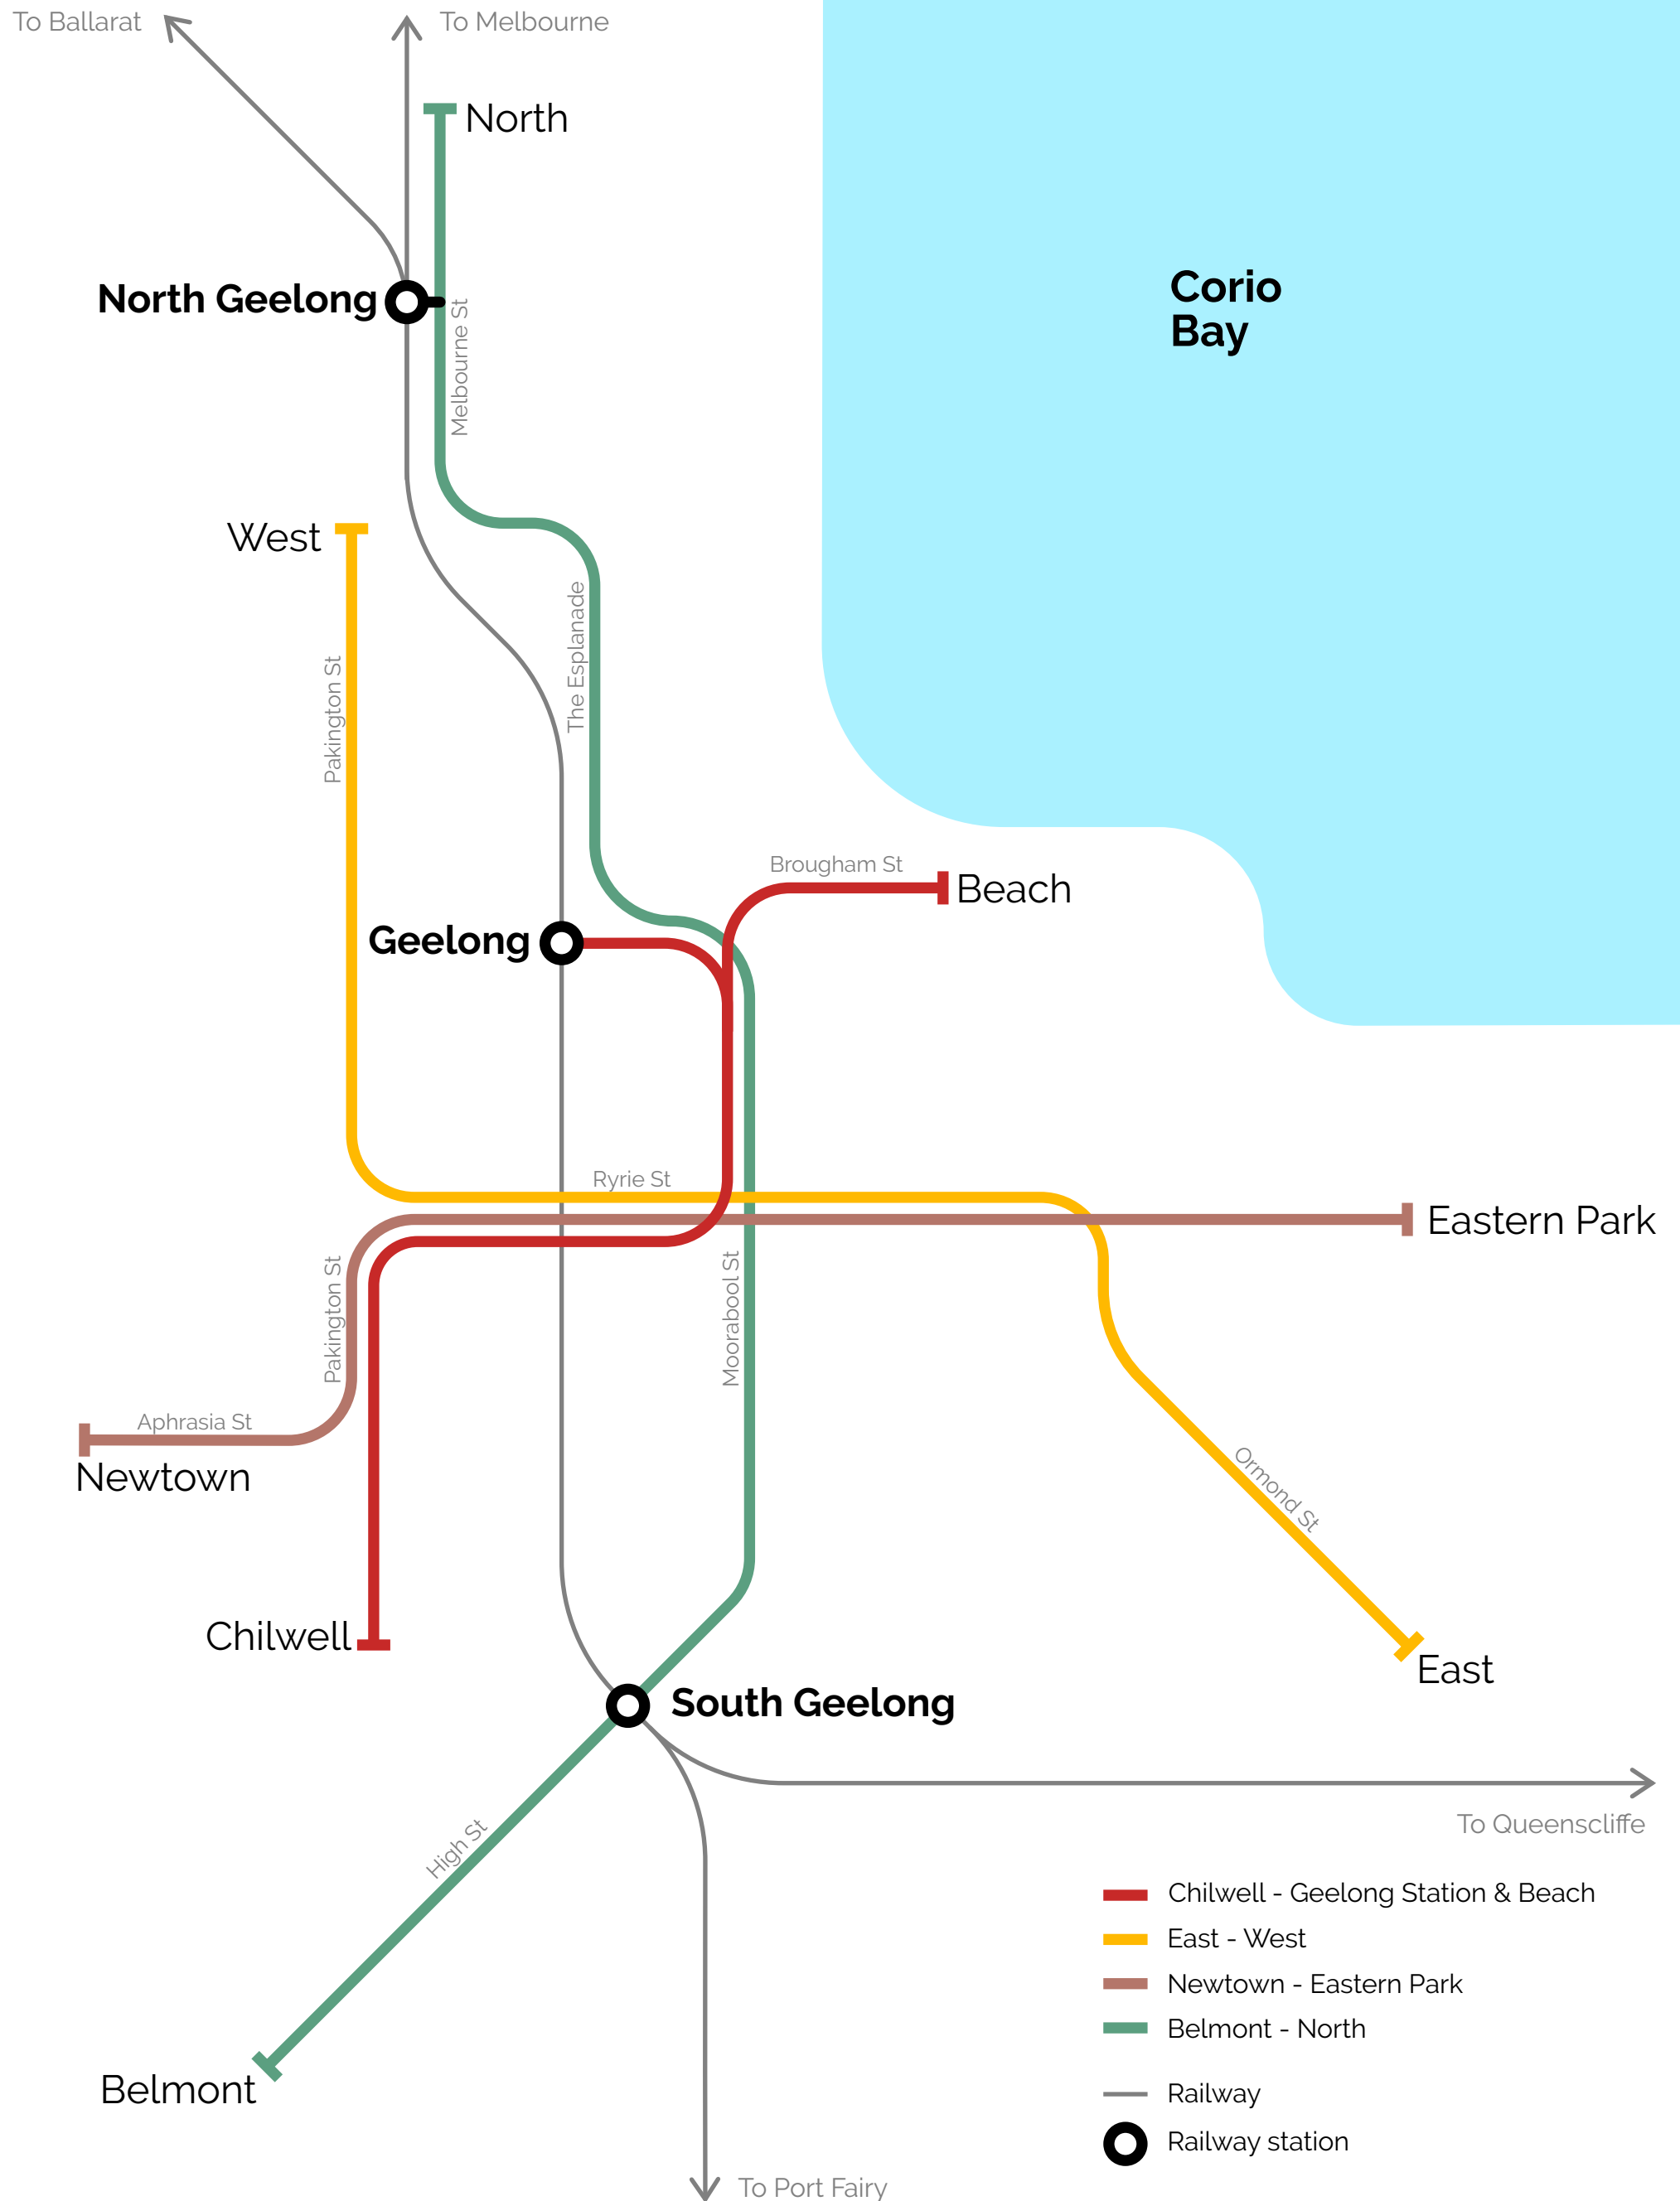

Geelong Tram Network

At time of closure in 1956

- Chilwell - Geelong Station & Beach
- East - West
- Newtown - Eastern Park
- Belmont - North
- Railway
- Railway station

Philip Mallis 2020 // maps.philipmallis.com